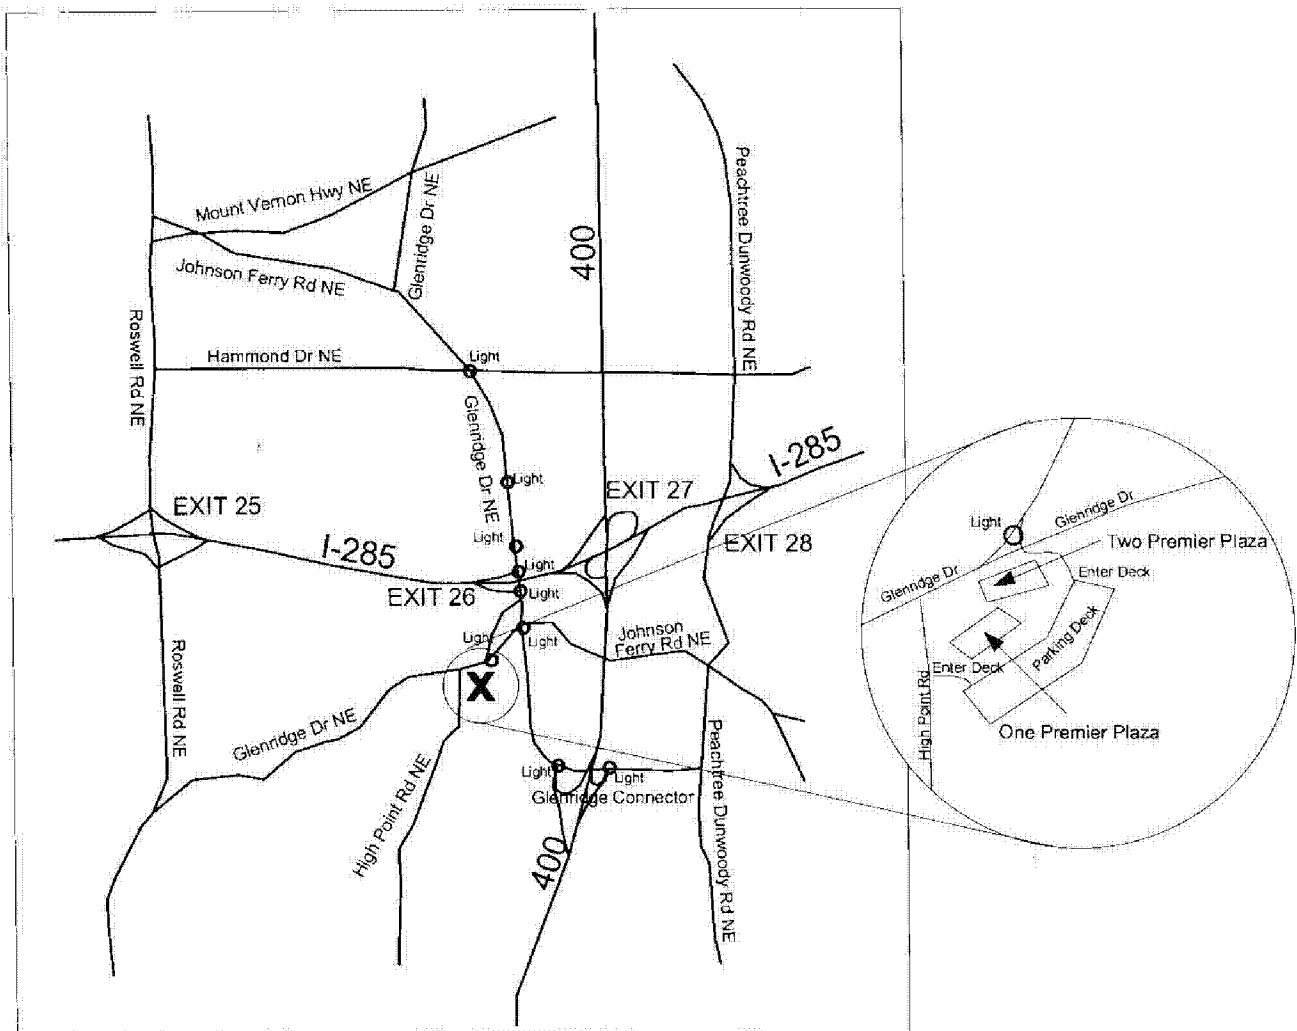

One Premier Plaza
5605 Glenridge Drive, Suite 800
Atlanta, Georgia 30342
p: 404.257.0330 f: 404.257.9551
www.meyerclosings.com

Traveling 285 Westbound:

Take the Peachtree-Dunwoody Exit #28.
Make a left off of the exit.
Turn right on Johnson Ferry Rd.
Stay on Johnson Ferry and cross Glenridge Dr.
At the next light, turn left into Premier Plaza.
Proceed to parking deck.
Follow signs to One Premier Plaza, Suite 800.

Traveling 285 Eastbound:

Take the Glenridge Drive exit.
Make a right off of the exit.
Stay in right lane and take immediate right.
At the light, turn left and go across the street into Premier Plaza.
Proceed to parking deck.
Follow signs to One Premier Plaza, Suite 800.

Traveling 400 Southbound:

Take the Glenridge Connector exit.
Take a left off of the exit.
The next light will be Johnson Ferry Rd.
Turn left and then turn left again at the next light into Premier Plaza.
Proceed to parking deck.
Follow signs to One Premier Plaza, Suite 800.

Traveling 400 Northbound:

Take the Glenridge Connector exit.
Make a left off of the exit.
Turn left at the 2nd light (Johnson Ferry Rd) and turn left again at the next light into Premier Plaza.
Proceed to parking deck.
Follow signs to One Premier Plaza, Suite 800